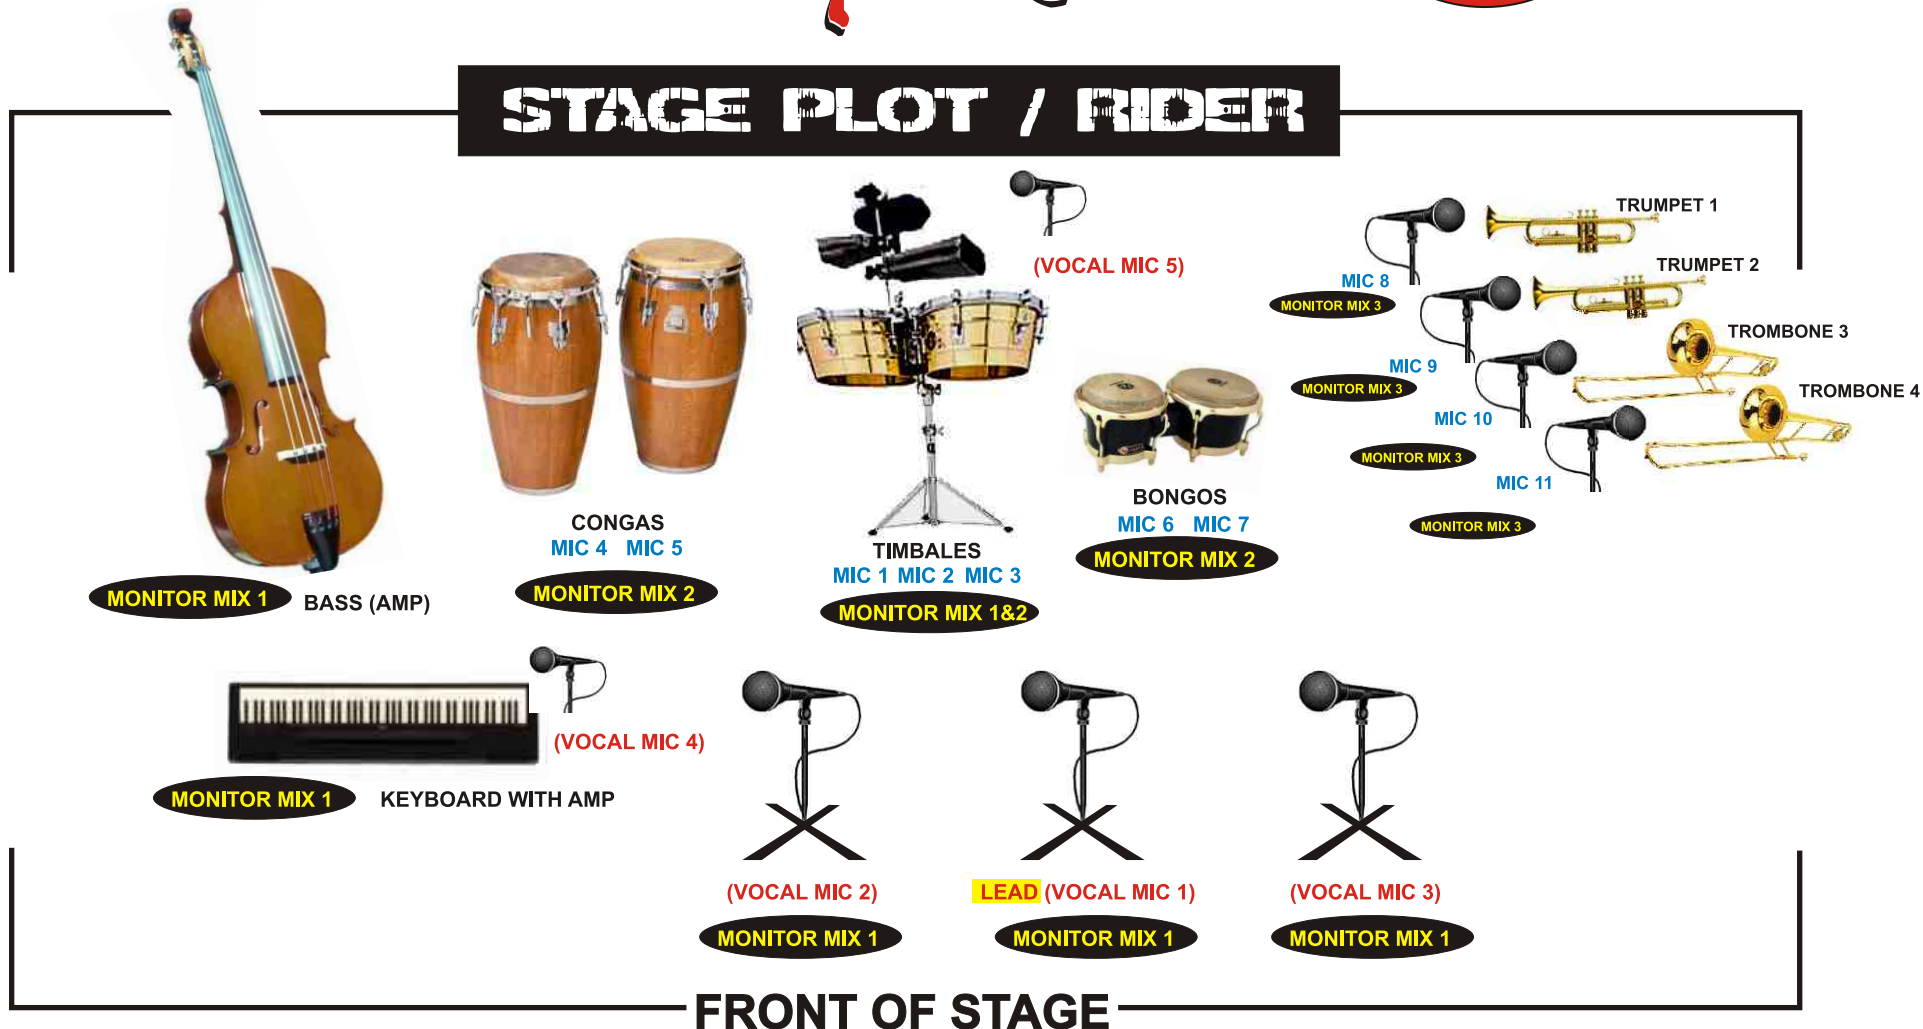

## STAGE PLOT / RIDER

- MIC TOTAL: 16 [5 VOCAL / 11 INSTRUMENTAL]
- 2 DIRECT LINES NEEDED: 1 FOR PIANO / 1 FOR BASS

- MONITOR MIX 1: VOCAL MICS / PIANO / CONGA
- MONITOR MIX 2: PERCUSSION INSTRUMENTS ONLY
- MONITOR MIX 3: HORNS ONLY